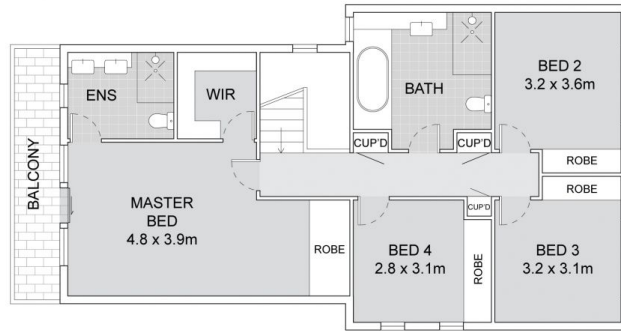

FIRST FLOOR