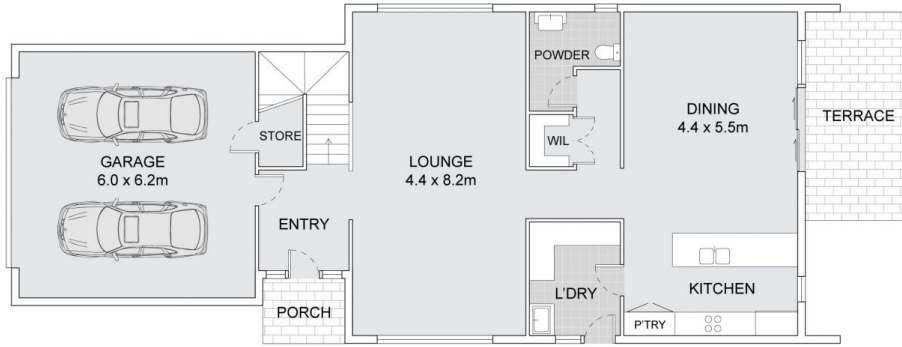

GROUND FLOOR

10 Bardo Crescent, Revesby Heights